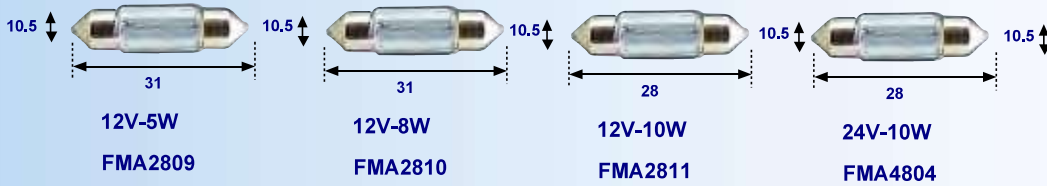

SV8.5 10.5 x 31 12V - 24V Japans