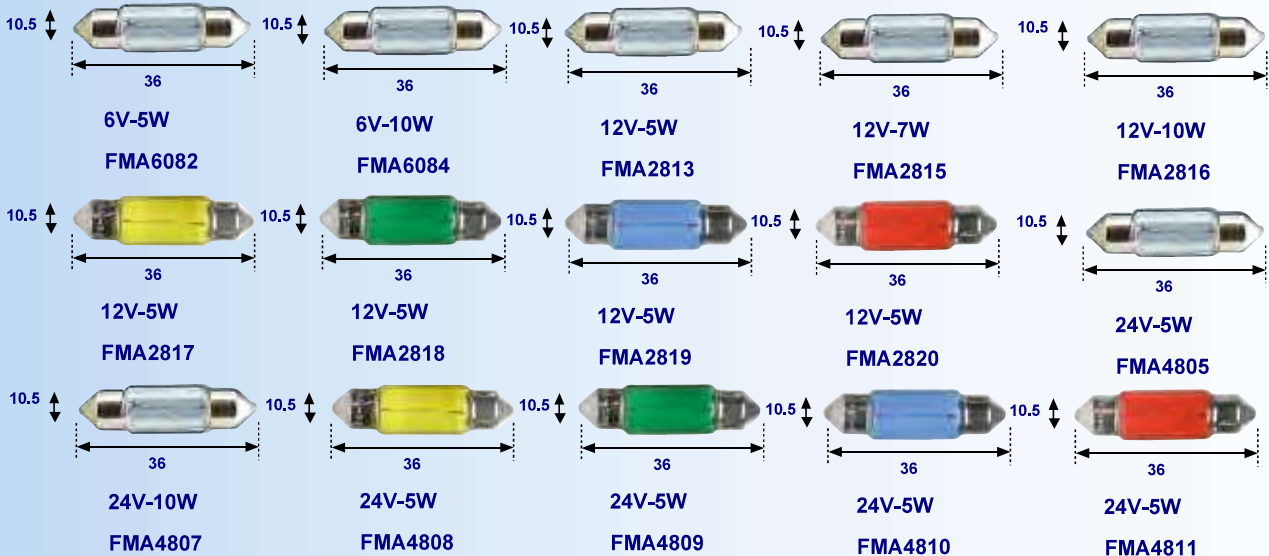

SV8.5 10.5 x 36 6V - 12V - 24V