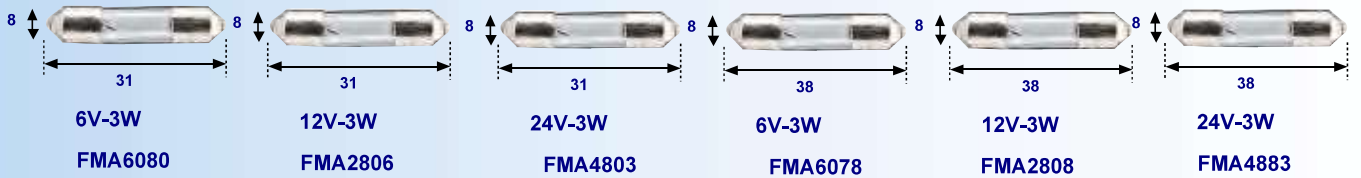

SV7 8 x 31 / 8 x 38 6V - 12V - 24V