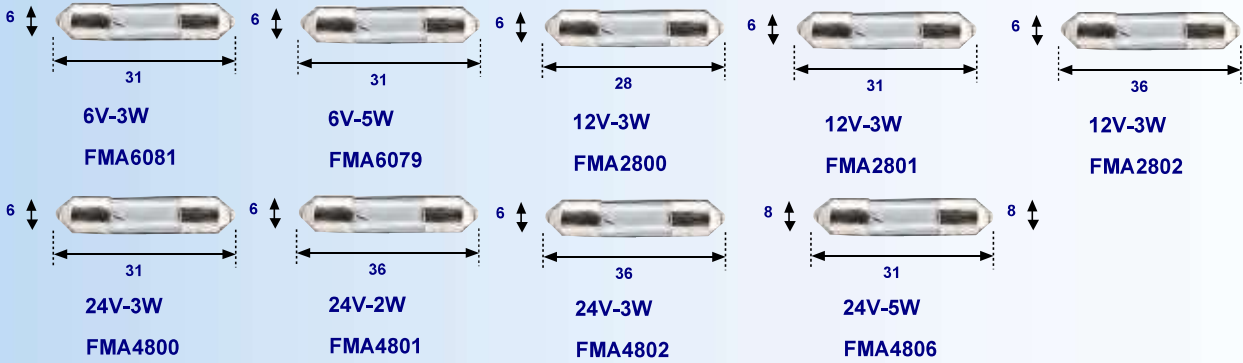

T5

Silicon lamp cover

T10

Silicon lamp cover

T16

Silicon lamp cover

-  Buis/festoon lampen
-  Festoon lamps
-  Soffittenlampen
-  Lampes navettes

SV6 6V - 12V - 24V